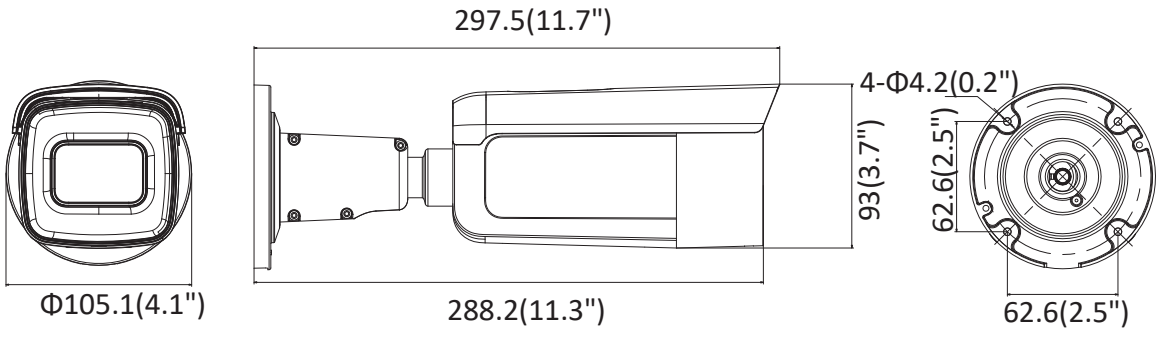

BLC/3D DNR/ROI/HLC  
IP67, IK10  
Built-in microSD/SDHC/SDXC card slot, up to 128 GB  
Color: 0.008 lux @(F1.2, AGC ON), 0.011 lux @(F1.4, AGC ON), 0 lux with IR

# Dimensions

Unit:mm(inch)